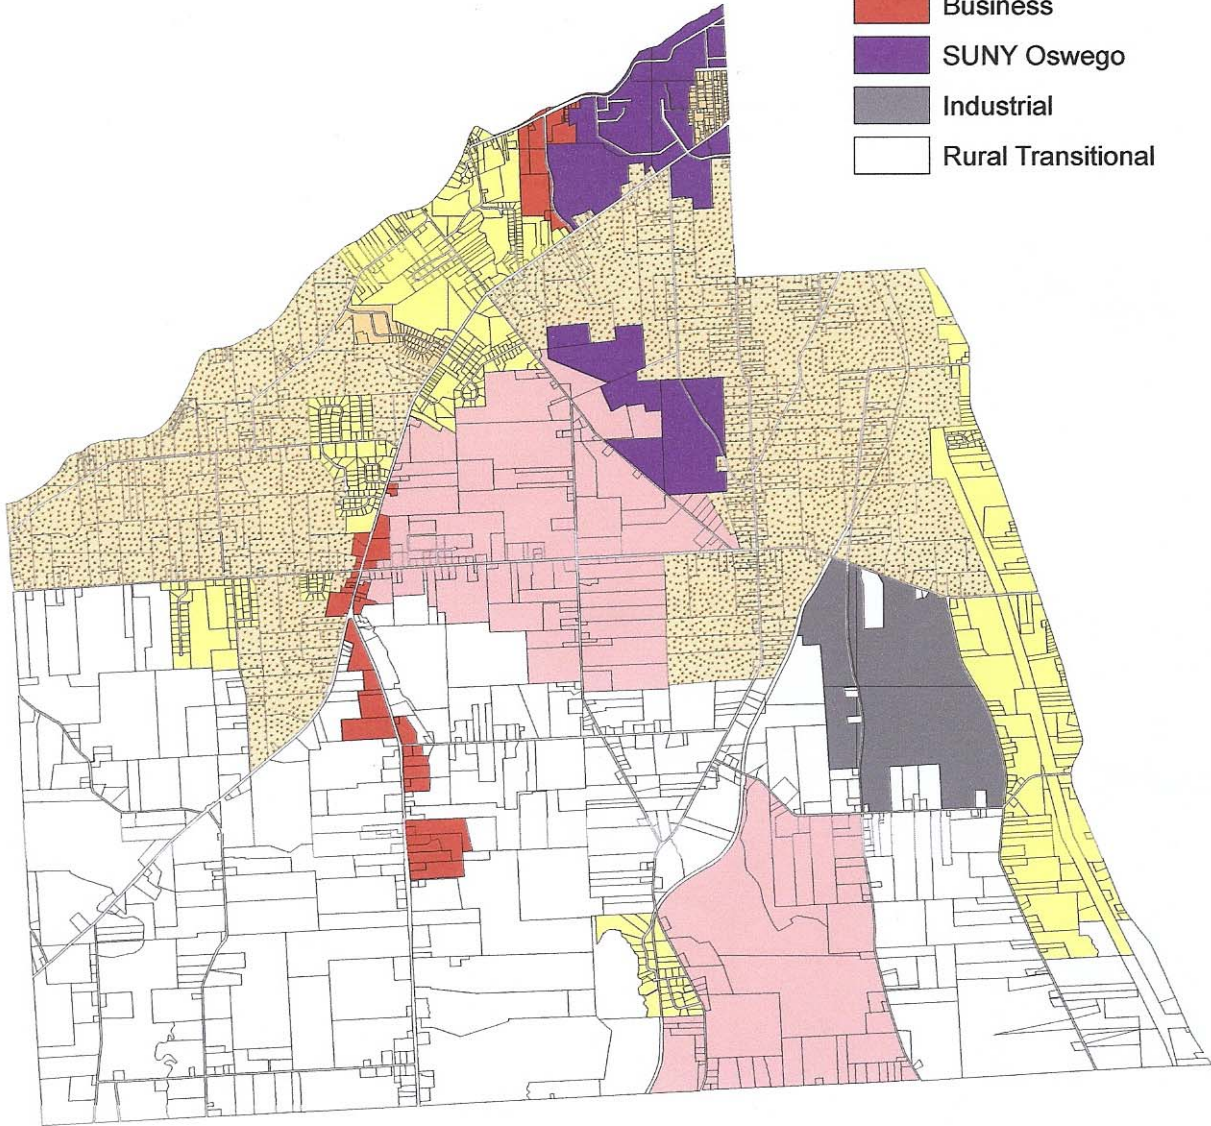

Town of Oswego Zoning Map

Zoning

-  Residential - 1
-  Residential - 2
-  Residential - 3
-  Residential - 4
-  Business
-  SUNY Oswego
-  Industrial
-  Rural Transitional

PREPARED BY OSWEGO COUNTY
DEPARTMENT OF COMMUNITY
DEVELOPMENT, TOURISM, AND
PLANNING
DATE: June 2, 2009

1:68,180